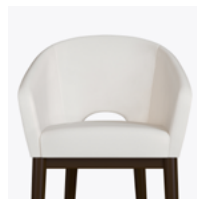

Optional Cutout on Back

An optional cutout on back is available to prevent buildup of debris and provide for easy maintenance.